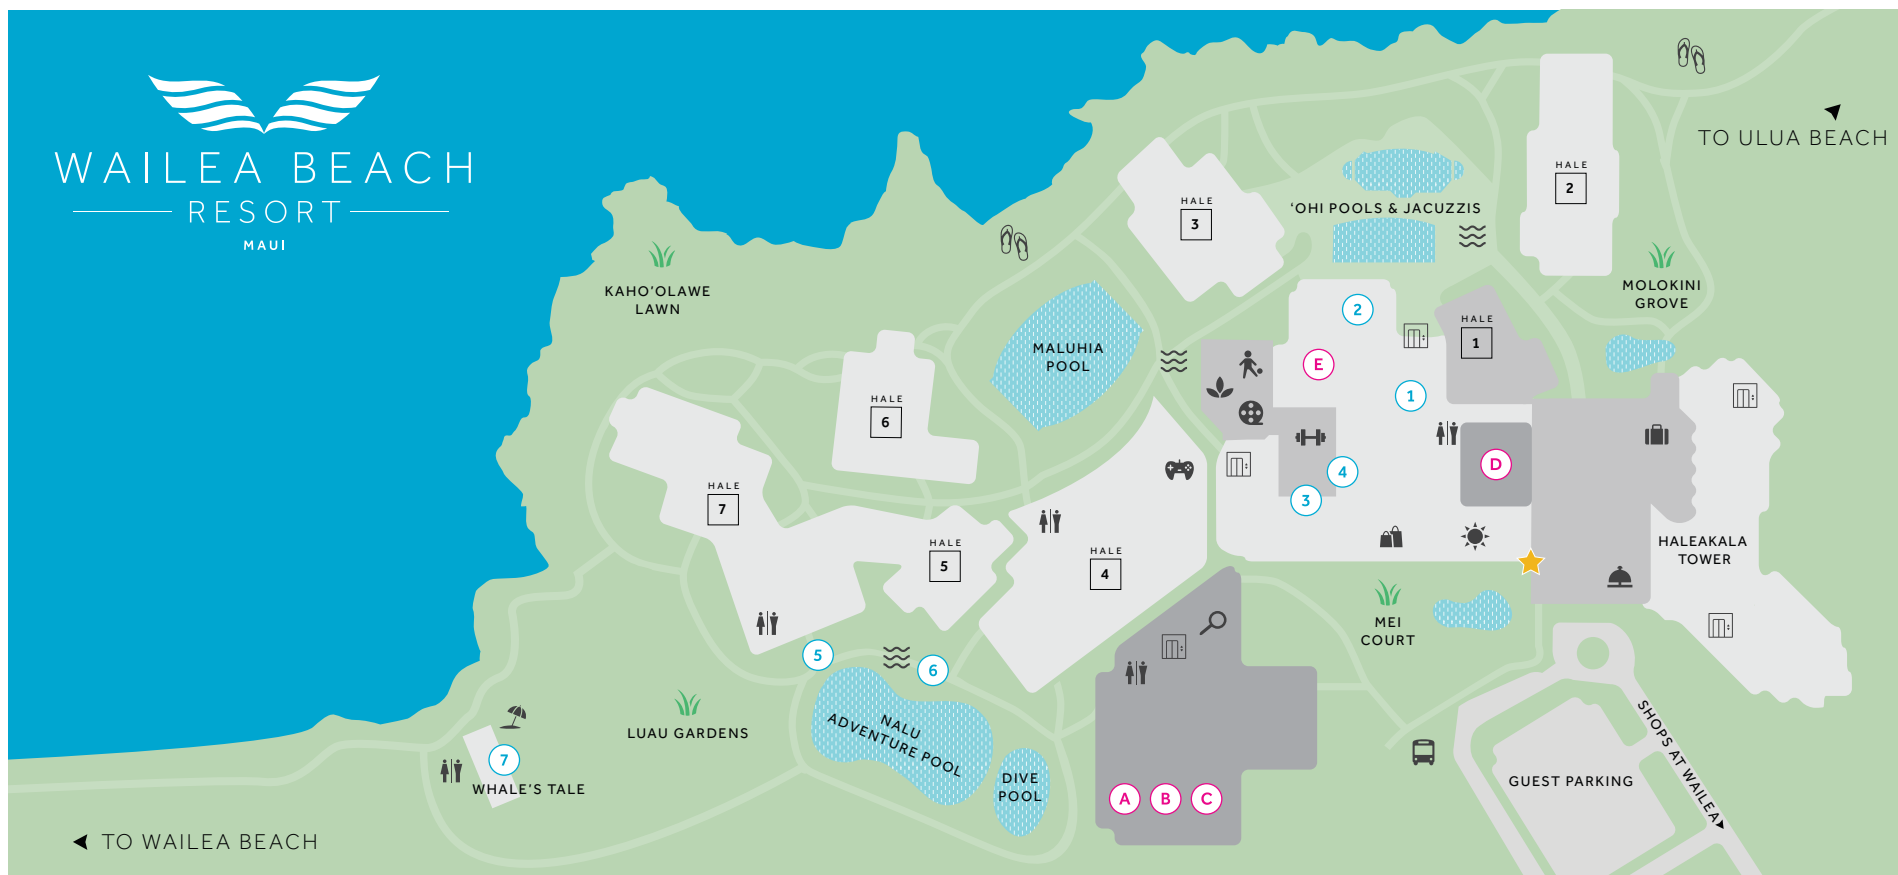

PROPERTY MAP

GENERAL

- Reception Desk
- Bell Desk
- Car Rental / Activities Desk
- Arrival / Departure Lounge
- Directory
- Retail Shops
- Restroom
- Elevator
- Wailea Beach Path

ACTIVITIES

- Poolside Activities & Rentals
- Beach Activities & Rentals
- The Movie House Hale 4 Fifth Floor
- Kolohe Keiki Club Hale 4 Fifth Floor
- Mandara Spa Hale 4 Lobby Level
- Fitness Center Hale 4 Lobby Level
- GameSpace Hale 4 Lobby Level
- Tour Drive

RESTAURANTS

- HUMBLE MARKET KITCHIN Lobby
- KAPA Bar & Grill at the 'Ohi Pools
- Starbucks
- Holoholo Market
- Mo Bettah Food Truck
- NALU Pool Bar
- Whale's Tale

EVENT SPACES

- Pacific Terrace Rooftop
- Aulani Ballroom Lobby Level
- South Pacific Ballroom Ground Floor
- Lokelani Ballroom Lobby Level
- Makai Ballroom Lobby Level